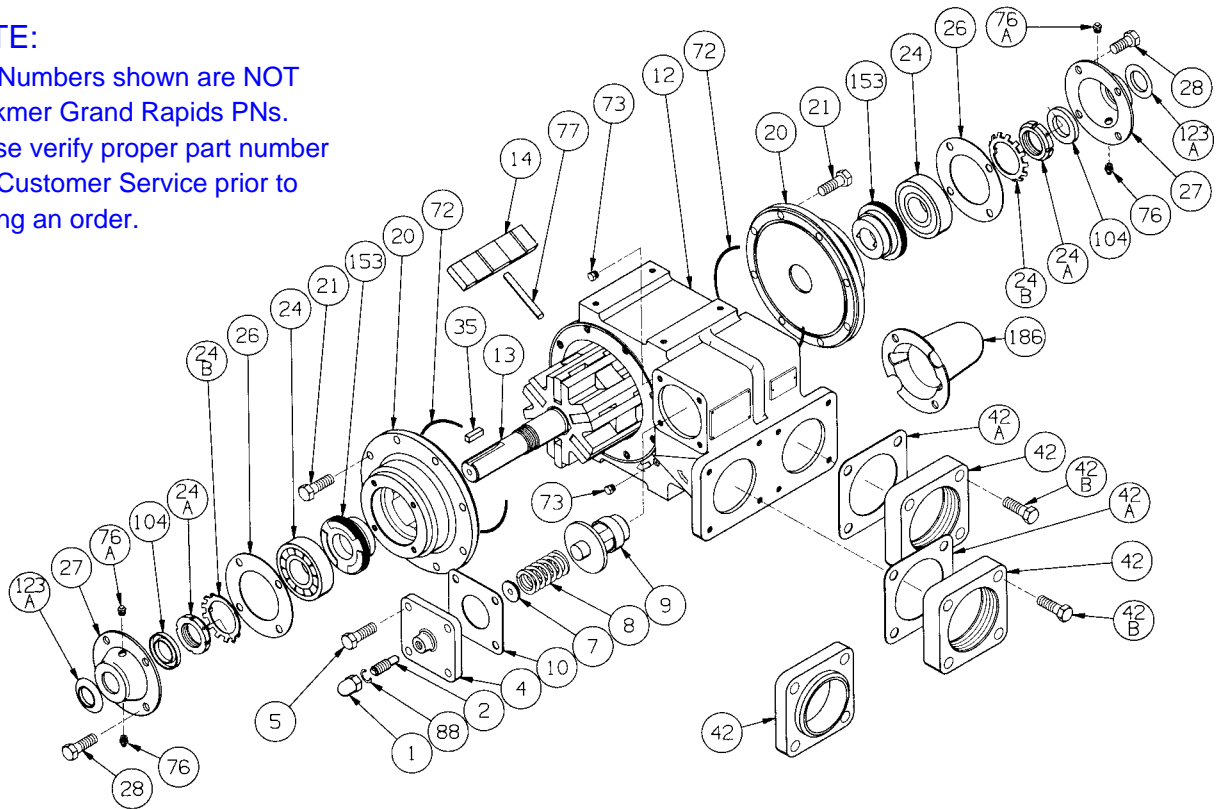

NOTE:

Part Numbers shown are NOT Blackmer Grand Rapids PNs. Please verify proper part number with Customer Service prior to placing an order.

Ref. No.	Description	Parts per Pump	Part No.	Ref. No.	Description	Parts per Pump	Part No.
1	Cap – Relief Valve (R/V)	1	221167	24B	Lockwasher - Bearing	2	221215
2	Adjusting Screw – Relief Valve	1	221173	26	Gasket – Bearing Cover	2	221162
4	Cover – Relief Valve	1	221107	27	Bearing Cover	2	221129
5	Capscrew – R/V Cover	4	221238	28	Capscrew – Bearing Cover	8	221237
7	Spring Guide – Relief Valve	1	221172	35	Key – Shaft	1	221232
8	Spring – Valve (41- 50 psi)	1	221181	42	Flange – 3" NPT	2	221123
	Spring – Valve (51 - 110 psi) (Std.)		221185	Flange – 3" Weld	NC		
	Spring – Valve (111-125 psi)		221182	42A	Gasket – Flange	2	221165
9	Relief Valve (Std.)	1	221116	42B	Capscrew – NPT Flange (M12 x 45)	8	200316
	Relief Valve (Nickel Plated)		221117		Capscrew – Weld Flange (M12 x 40)		200315
10	Gasket – R/V Cover	1	221190	72	O-Ring – Head (Buna-N) (Std.)	2	221202
12	Cylinder – Pump	1	219923				
13	Rotor & Shaft Assembly, w/24A, 24B	1	313202	73	Gage Plug	2	221222
14	Vane – Duravane (Std.)	6	221135	76	Grease Fitting	2	221144
				76A	Grease Relief Fitting	2	221203
20	Head	2	221103	77	Push Rod - Vane	3	221139
				88	Gasket – Relief Valve Cap	1	200606
21	Capscrew – Head (M10 x 25)	16	221239	104	Grease Seal	2	221156
24	Ball Bearing	2	221212	123A	Dirt Shield	2	221199
24A	Locknut - Bearing	2	221214	186	Shaft Protector	1	221158
					Air Valve Kit		313215

Keep this parts list with Installation, Operation and Maintenance Instructions.

MECHANICAL SEAL – STANDARD

Ref. No.	Part Name	Parts Per Pump	Part No.
153	Mechanical Seal Complete – Cast Iron Stationary Seat, Carbon Seal Face, Buna-N O-Rings (INCN)	2	313208
153D	O-Ring – Stationary (Buna-N)	2	221201
153L	O-Ring – Rotating (Buna-N)	2	200672